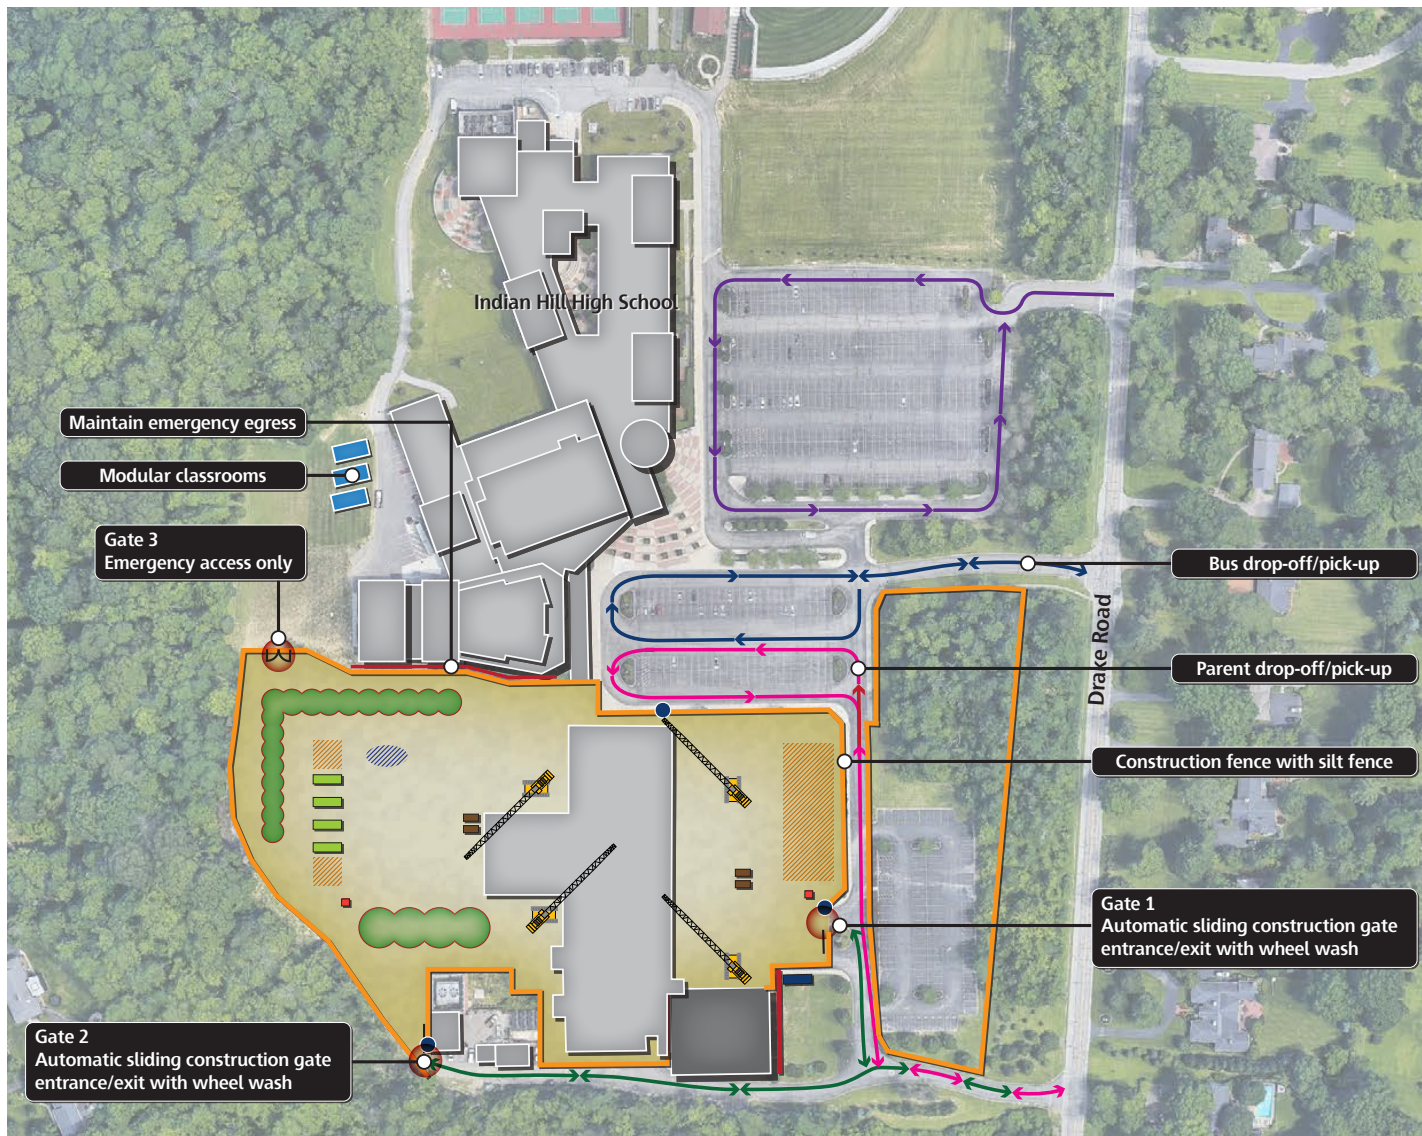

### Legend

- Construction fence
- Construction gate
- Interior construction barriers
- Turnstile access gate
- Construction traffic
- Skanska trailer
- Sidewalk/emergency egress
- Bus drop-off/pick-up
- Auto traffic/parent drop-off/pick-up - High School
- Auto traffic/parent drop-off/pick-up - Middle School
- Laydown
- Dumpster
- Concrete wash out
- Contractor trailers
- Masonry mixing station
- Tree protection